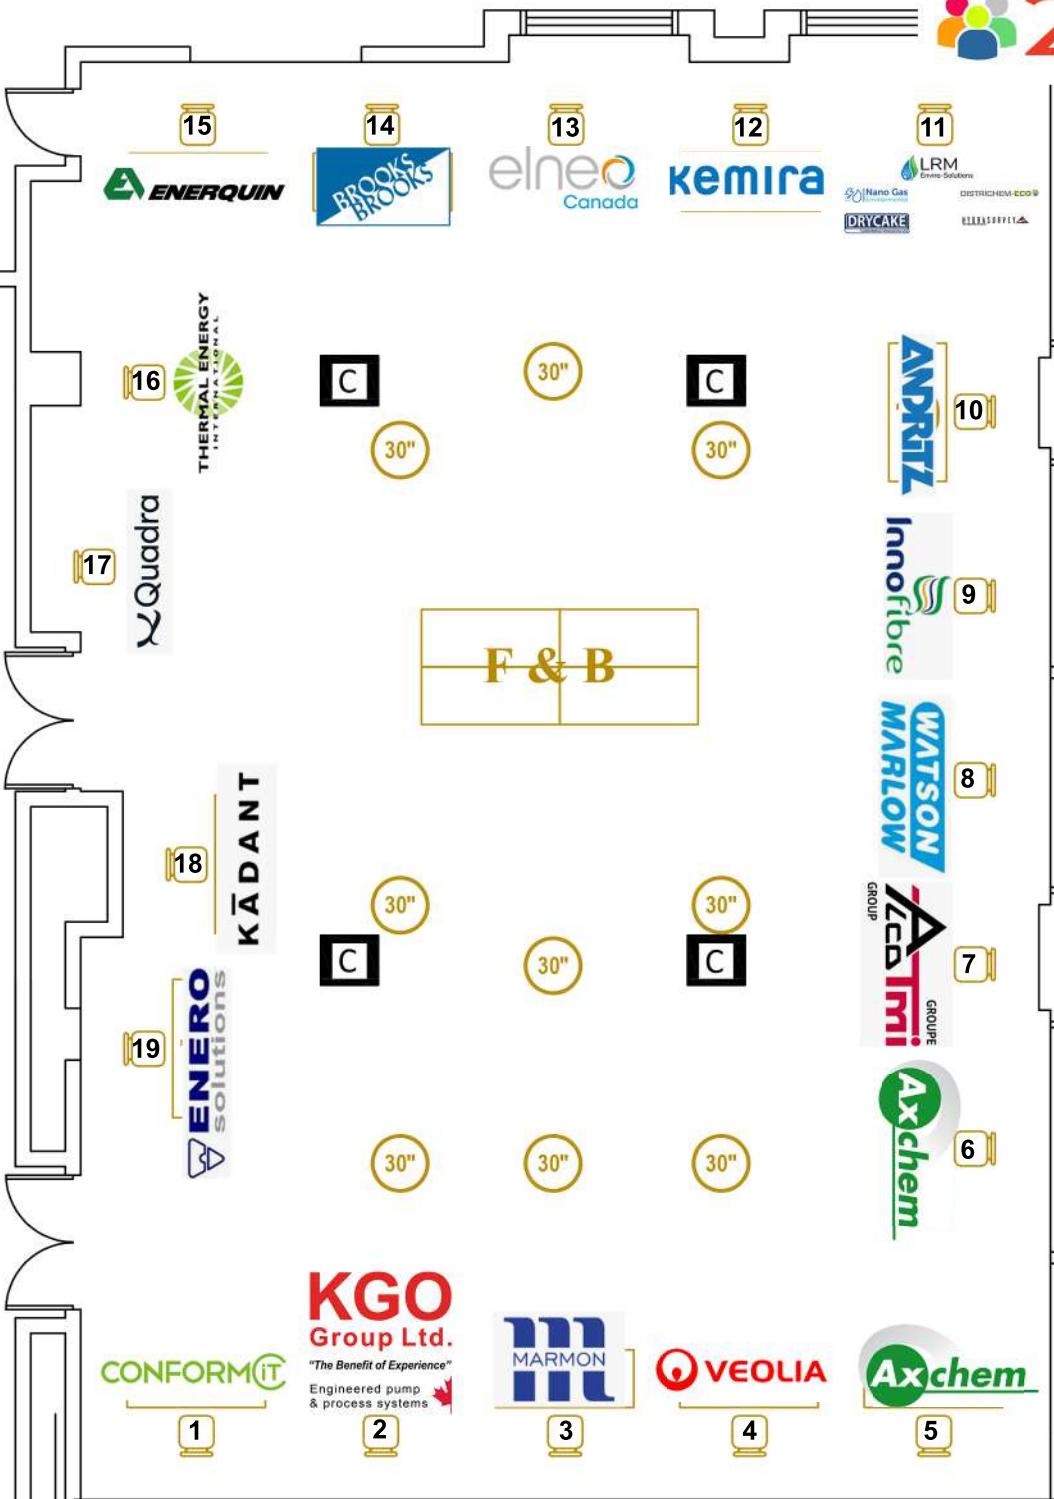

HÔTEL LE REINE ÉLIZABETH

Rue
St. Paul

Rue
Sainte-
Catherine

© AV Experience inc.
2024 All rights reserved.