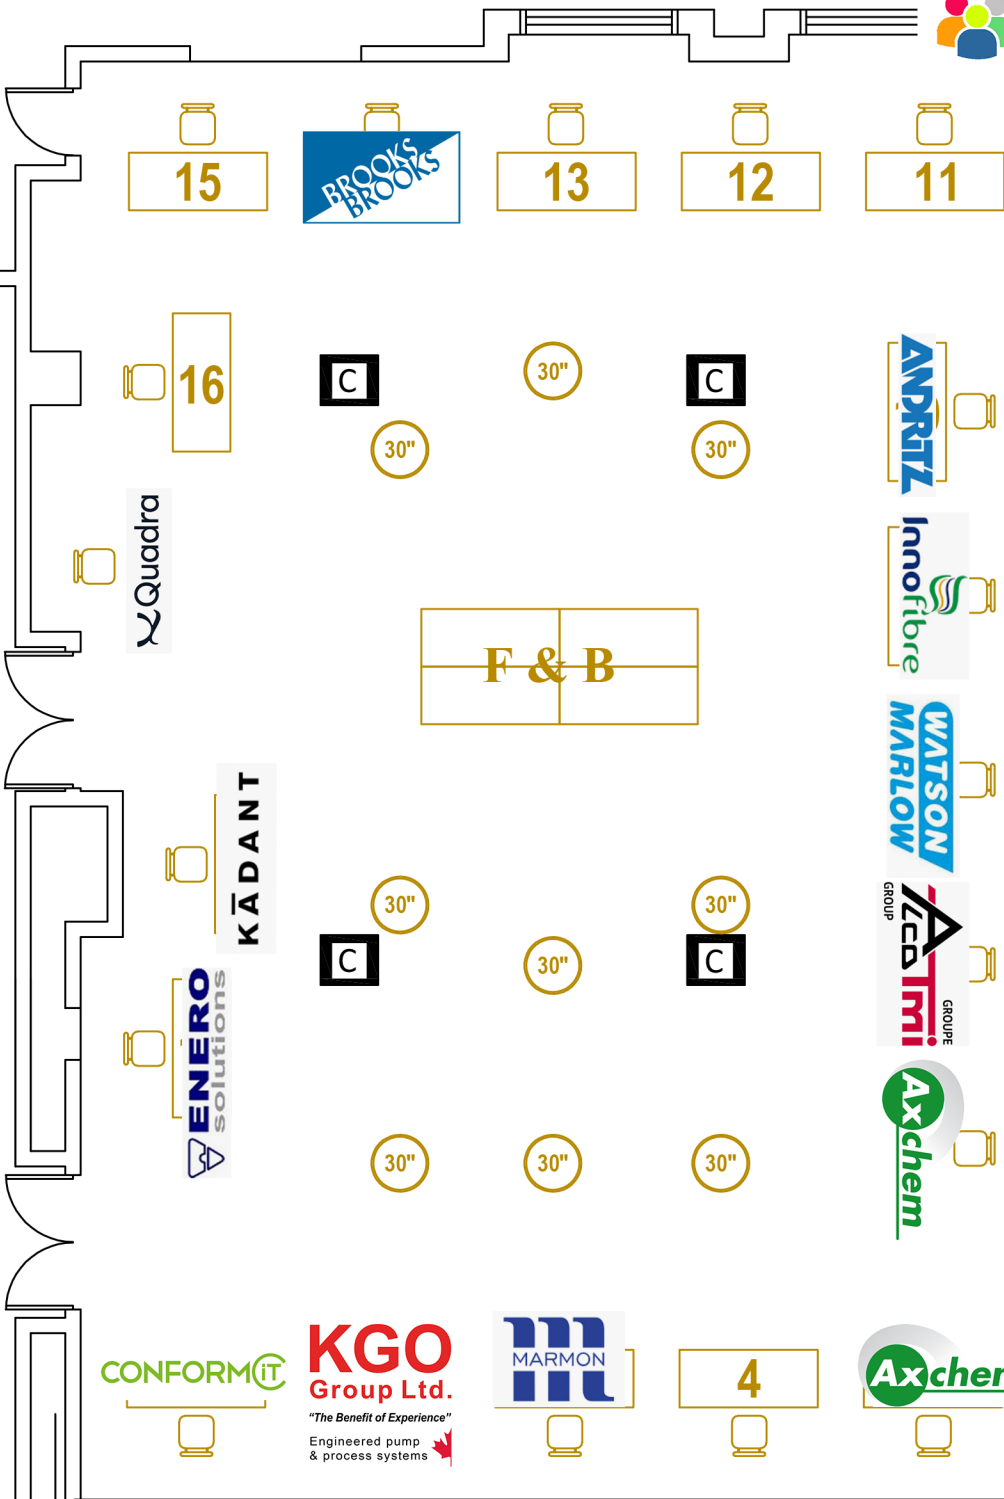

# HÔTEL LE REINE ÉLIZABETH

Rue  
St. Paul

Rue  
Sainte-  
Catherine

© AV Experience inc.  
2024 All rights reserved.