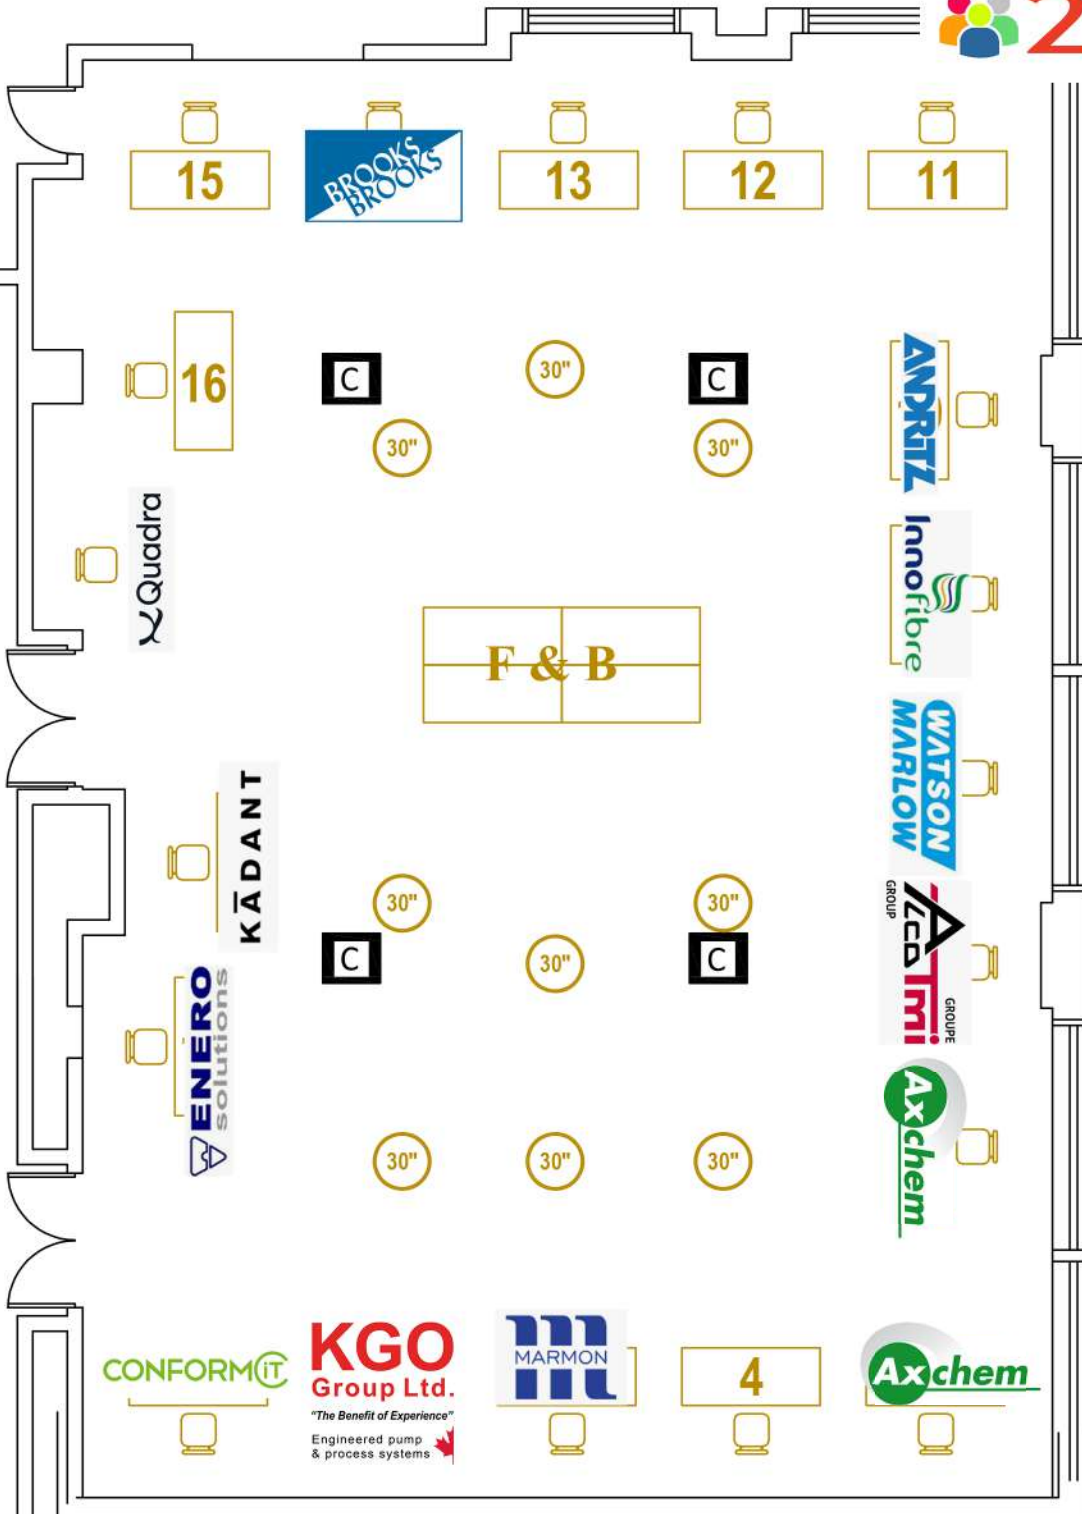

# HÔTEL LE REINE ÉLIZABETH

Rue  
St. Paul

Rue  
Sainte-  
Catherine

© AV Experience inc.  
2024 All rights reserved.